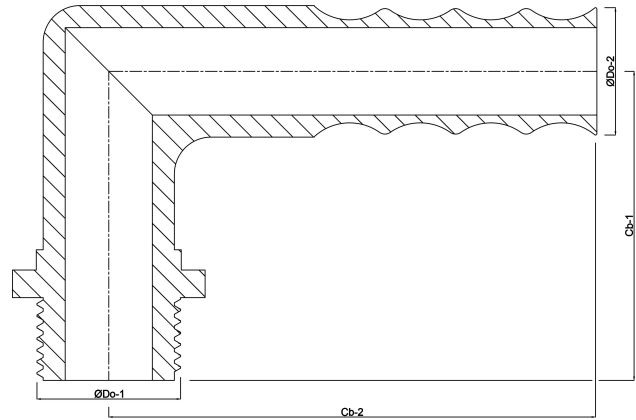

**Hose tail elbow 90° PP 1 1/4" x  
32 mm male thread x hose tail  
6bar grey (0330263)**

# TECHNICAL SPECIFICATIONS

Colour	grey
Material	PP
Connection	male thread x hose tail
Pressure	6 bar
Max. temp.	80 °C
Size	1 1/4" x 32 mm

# DIMENSIONS

Cb-1	74 mm
Cb-2	91 mm
ØDo-1	1 1/4 "
ØDo-2	32 mm
β	90 °

**Last modified date: 23/05/2026**

Bosta UK Ltd.  
Reflection House  
Olding Road  
Bury St. Edmunds  
Suffolk  
IP33 3TA  
T +44 (0) 1284 716580  
E [enquiries@bosta.co.uk](mailto:enquiries@bosta.co.uk)  
<http://www.bosta.com>