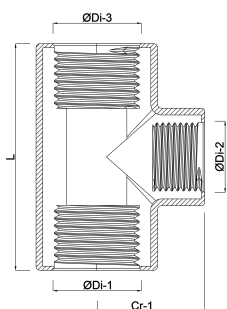

T-piece 90° PP 1/2" female thread 10bar beige (0330408)

TECHNICAL SPECIFICATIONS

Colour	beige
Material	PP
Connection	female thread
Pressure	10 bar
Size	1/2"

DIMENSIONS

Cr-1	28 mm
L	56 mm
ØDi-1	1/2 "
ØDi-2	1/2 "
ØDi-3	1/2 "
β	90 °