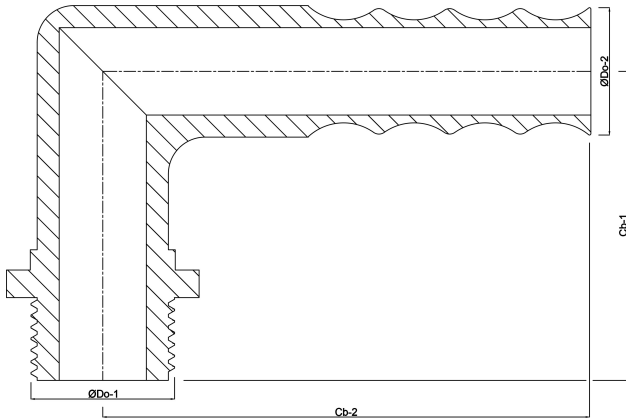

**Hose tail elbow 90° nylon 1/4"
x 10 mm male thread x hose
tail 10bar grey (0440195)**

TECHNICAL SPECIFICATIONS

Colour	grey
Material	nylon
Connection	male thread x hose tail
Max. temperature	80 °C
Pressure	10 bar
Size	1/4" x 10 mm

DIMENSIONS

Cb-1	30 mm
Cb-2	38 mm
ØDo-1	1/4 "
ØDo-2	10 mm
β	90 °

Last modified date: 23/05/2026

Bosta UK Ltd.
Reflection House
Olding Road
Bury St. Edmunds
Suffolk
IP33 3TA
T +44 (0) 1284 716580
E enquiries@bosta.co.uk
<http://www.bosta.com>