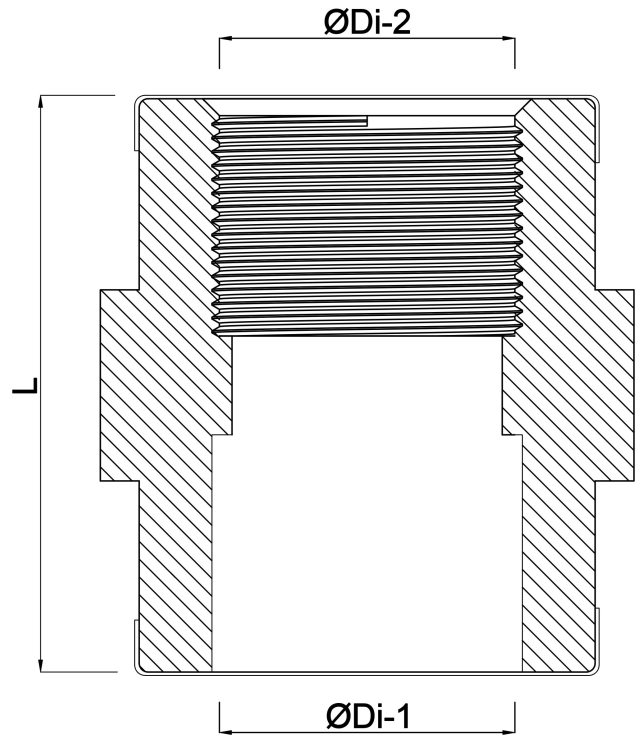

**VDL Adaptor socket PVC-U 63
mm x 2" glue socket x female
thread 16bar grey with
stainless steel ring type
reinforced (7002764)**

V-L Van de Lande

TECHNICAL SPECIFICATIONS

Colour	grey
Type	reinforced
Material	PVC-U
Feature	with stainless steel ring
Connection	glue socket x female thread
Size	63 mm x 2"
Pressure	16 bar

DIMENSIONS

F-1	28 mm
F-2	28 mm
L	69 mm
ØDi-1	63 mm
ØDi-2	2"

Last modified date: 25/05/2026

Bosta UK Ltd.
Reflection House
Olding Road
Bury St. Edmunds
Suffolk
IP33 3TA
T +44 (0) 1284 716580
E enquiries@bosta.co.uk
<http://www.bosta.com>