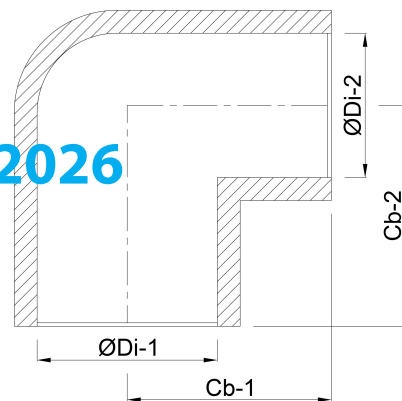

TECHNICAL SPECIFICATIONS

Colour	grey
Material	PVC-U
Connection	glue socket
Size	110 mm
Pressure	16 bar

DIMENSIONS

Cb-1	118 mm
Cb-2	118 mm
ØDi-1	110 mm
ØDi-2	110 mm
β	90 °

Last modified date: 13/03/2026

Bosta UK Ltd.
Reflection House
Olding Road