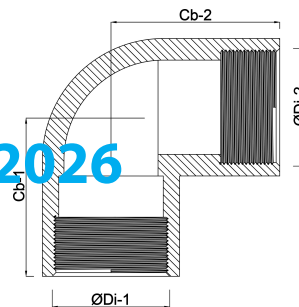

Profec Elbow 90° PVC-U 3/4"
female thread 10bar grey
(0110151)

TECHNICAL SPECIFICATIONS

Colour	grey
Material	PVC-U
Connection	female thread
Pressure	10 bar
Size	3/4"

DIMENSIONS

Cb-1	33 mm
Cb-2	33 mm
F-1	16 mm
ØDi-1	3/4 "
ØDi-2	3/4 "
β	90 °