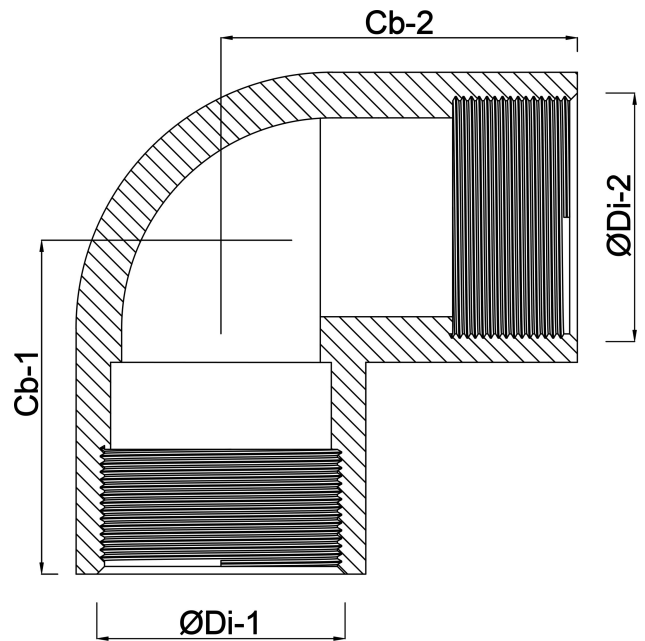

# Elbow 90° PP 1 1/4" female thread 10bar grey (0330110)

# TECHNICAL SPECIFICATIONS

Colour	grey
Material	PP
Connection	female thread
Pressure	10 bar
Max. temp.	80 °C
Size	1 1/4"

# DIMENSIONS

Cb-1	37.25 mm
Cb-2	37.25 mm
ØDi-1	1 1/4 "
ØDi-2	1 1/4 "
β	90 °

**Last modified date: 27/05/2026**

Bosta UK Ltd.  
Reflection House  
Olding Road  
Bury St. Edmunds  
Suffolk  
IP33 3TA  
T +44 (0) 1284 716580  
E [enquiries@bosta.co.uk](mailto:enquiries@bosta.co.uk)  
<http://www.bosta.com>