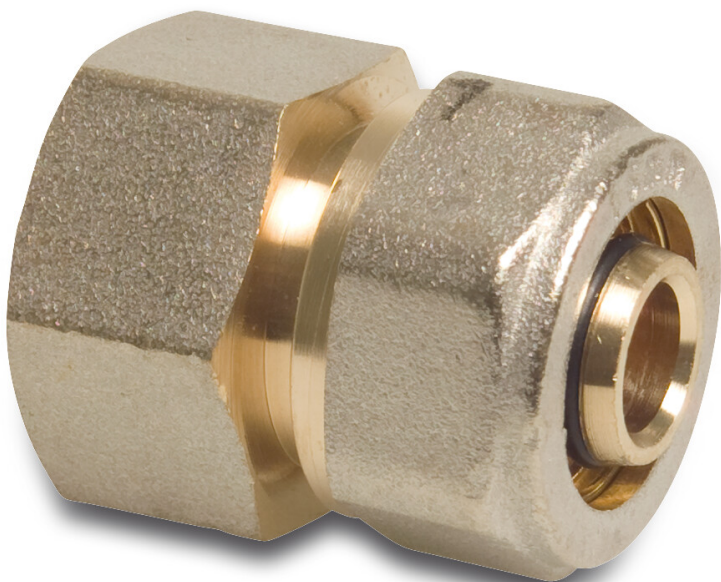

**Profec Adaptor socket brass
nickel plated 20 mm x 3/4"
compression x female thread
type Alu-PE-X (0702037)**

TECHNICAL SPECIFICATIONS

Type	Alu-PE-X
Material	brass
Surface treatment	nickel plated
Connection	compression x female thread
Max. temp.	120 °C
Size	20 mm x 3/4"

DIMENSIONS

F-1	8 mm
F-2	12 mm
ØDi-1	20 mm
ØDi-2	3/4 "

PRODUCT INFORMATION

Suitable for multilayer pipe

Last modified date: 24/05/2026

Bosta UK Ltd.
Reflection House
Olding Road
Bury St. Edmunds
Suffolk
IP33 3TA
T +44 (0) 1284 716580
E enquiries@bosta.co.uk
<http://www.bosta.com>