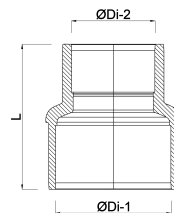

**VDL Reducer socket PVC-U 225
mm x 160 mm glue socket 6bar
grey type made from tubing
(7018070)**

V-L Van de Lande

TECHNICAL SPECIFICATIONS

Colour	grey
Type	made from tubing
Material	PVC-U
Size	225 mm x 160 mm
Connection	glue socket
Pressure	6 bar

DIMENSIONS

Mold	hand formed
L	340 mm
ØDi-1	225 mm
ØDi-2	160 mm
P-1	125 mm
P-2	90 mm

Last modified date: 05/10/2025

Bosta UK Ltd.
Reflection House
Olding Road
Bury St. Edmunds
Suffolk
IP33 3TA
T +44 (0) 1284 716580
E enquiries@bosta.co.uk
<http://www.bosta.com>