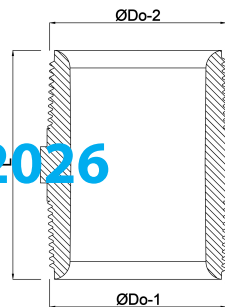

**Profec Nipple hexagonal PVC-U**  
**3/8" male thread 10bar grey**  
**(0110535)**

# TECHNICAL SPECIFICATIONS

Colour	grey
Material	PVC-U
Connection	male thread
Pressure	10 bar
Size	3/8"

## DIMENSIONS

F-1	11.4 mm
F-2	11.4 mm
K-1	22 mm
L	33 mm
ØDo-1	3/8 "
ØDo-2	3/8 "

Last modified date: 14/03/2026

Bosta UK Ltd.  
Reflection House  
Olding Road  
Bury St. Edmunds  
Suffolk  
IP33 3TA  
T +44 (0) 1284 716580  
E [enquiries@bosta.co.uk](mailto:enquiries@bosta.co.uk)  
<http://www.bosta.com>