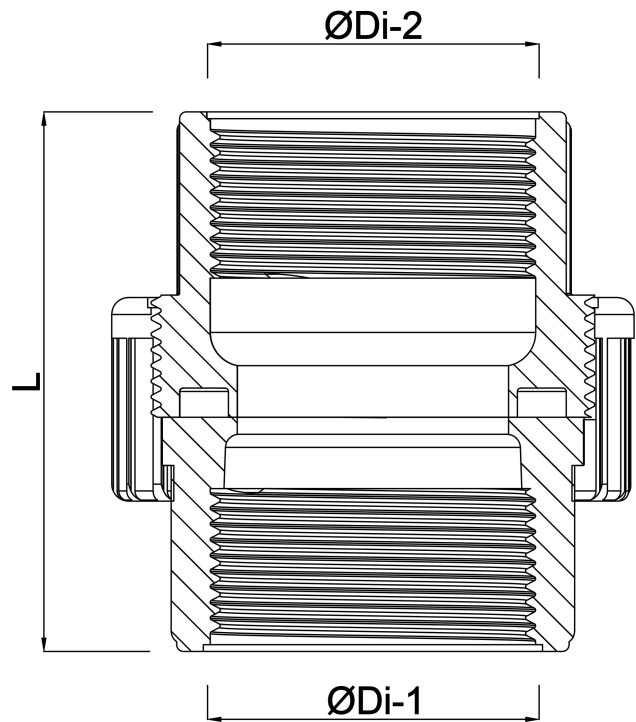

**Profec Union coupler PVC-U 1
1/2" female thread 10bar grey
(0100115)**

TECHNICAL SPECIFICATIONS

Colour	grey
Material	PVC-U
Connection	female thread
Pressure	10 bar
Size	1 1/2"

DIMENSIONS

Do-n	77 mm
Hi-1	34 mm
L	79 mm
Lb	45 mm
ØDi-1	1 1/2 "
ØDi-2	1 1/2 "