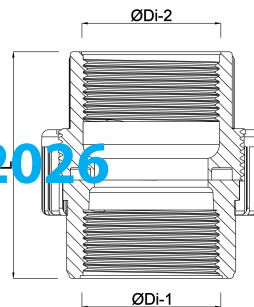

**Profec Union coupler PVC-U 1  
1/2" female thread 10bar grey  
(0100115)**

# TECHNICAL SPECIFICATIONS

Colour	grey
Material	PVC-U
Connection	female thread
Pressure	10 bar
Size	1 1/2"

## DIMENSIONS

Do-n	77 mm
Hi-1	34 mm
L	79 mm
Lb	45 mm
ØDi-1	1 1/2 "
ØDi-2	1 1/2 "

Last modified date: 13/03/2026

Bosta UK Ltd.  
Reflection House  
Olding Road  
Bury St. Edmunds  
Suffolk  
IP33 3TA  
T +44 (0) 1284 716580  
E [enquiries@bosta.co.uk](mailto:enquiries@bosta.co.uk)  
<http://www.bosta.com>