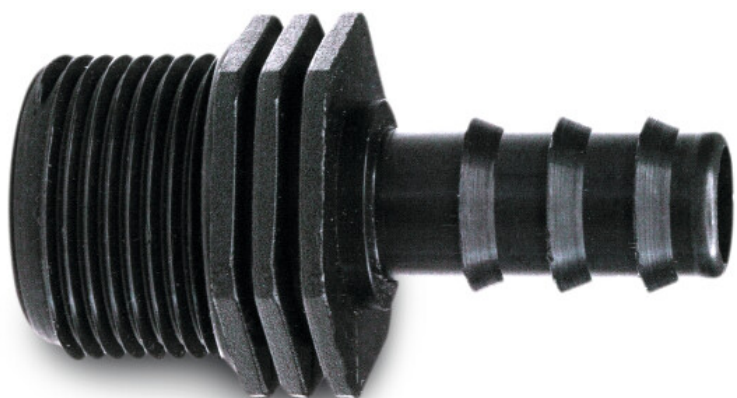

**Adaptor PP 16 mm x 3/4"**  
**barbed x male thread black**  
(7022096)

# TECHNICAL SPECIFICATIONS

Colour	black
Material	PP
Connection	barbed x male thread
Size	16 mm x 3/4"

**Last modified date: 26/05/2026**

Bosta UK Ltd.  
Reflection House  
Olding Road  
Bury St. Edmunds  
Suffolk  
IP33 3TA  
T +44 (0) 1284 716580  
E [enquiries@bosta.co.uk](mailto:enquiries@bosta.co.uk)  
<http://www.bosta.com>