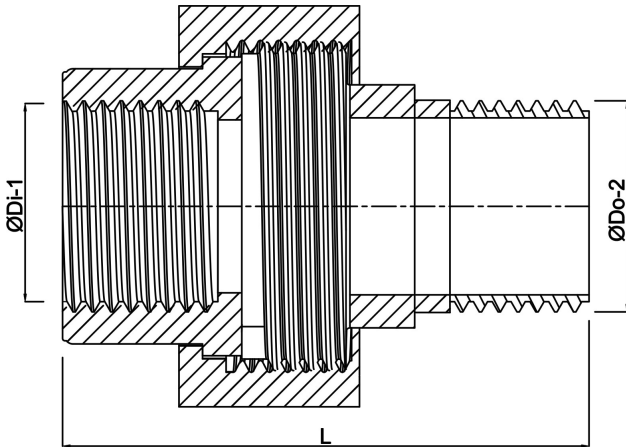

**Profec Nr. 331 Union coupler  
stainless steel 316 1 1/4"  
female thread x male thread  
10bar type flat (0080696)**

# TECHNICAL SPECIFICATIONS

Type	flat
Material	stainless steel 316
Material seal	teflon
Connection	female thread x male thread
Fitting nr.	Nr. 331
Pressure	10 bar
Size	1 1/4"
Length	71 mm
Outer ø	60,5 mm

## DIMENSIONS

Kn	60.5 mm
L	71 mm
ØDi-1	1 1/4 "
ØDo-2	1 1/4 "

**Last modified date: 22/05/2026**

Bosta UK Ltd.  
Reflection House  
Olding Road  
Bury St. Edmunds  
Suffolk  
IP33 3TA  
T +44 (0) 1284 716580  
E [enquiries@bosta.co.uk](mailto:enquiries@bosta.co.uk)  
<http://www.bosta.com>