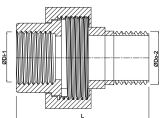

**Profec Nr. 331 Union coupler  
stainless steel 316 1 1/4"  
female thread x male thread  
10bar type flat (0080696)**

# TECHNICAL SPECIFICATIONS

Type	flat
Material	stainless steel 316
Material seal	teflon
Connection	female thread x male thread
Fitting nr.	Nr. 331
Pressure	10 bar
Size	1 1/4"
Length	71 mm
Outer ø	60,5 mm

## DIMENSIONS

Kn	60.5 mm
L	71 mm
ØDi-1	1 1/4 "
ØDo-2	1 1/4 "

**Last modified date: 13/03/2026**

Bosta UK Ltd.  
Reflection House  
Olding Road  
Bury St. Edmunds  
Suffolk  
IP33 3TA  
T +44 (0) 1284 716580  
E [enquiries@bosta.co.uk](mailto:enquiries@bosta.co.uk)  
<http://www.bosta.com>