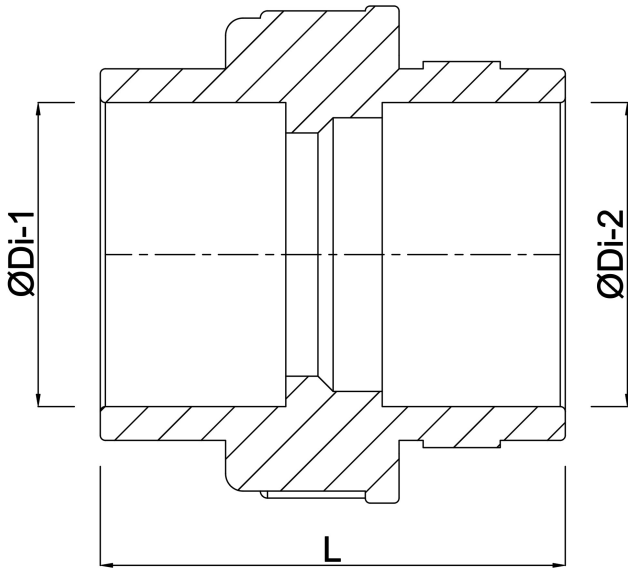

**Union coupler PVC-U 2"
imperial glue socket 16bar
white (7036688)**

TECHNICAL SPECIFICATIONS

Colour	white
Material	PVC-U
Connection	imperial glue socket
Pressure	16 bar
Size	2"

DIMENSIONS

Do-n	77 mm
L	89 mm
ØDi-1	2 "
ØDi-2	2 "