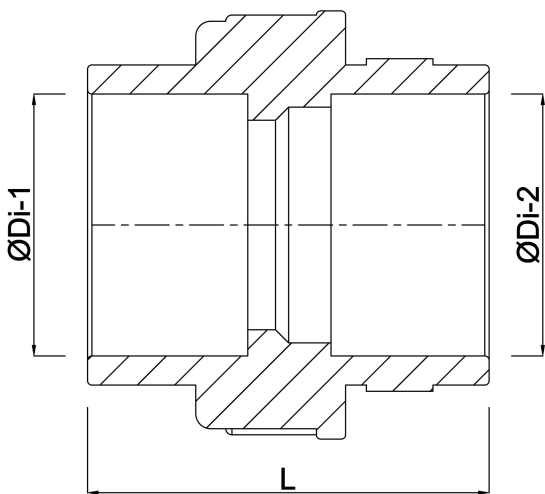

**Union coupler PVC-U 2"
imperial glue socket 16bar
white (7036688)**

TECHNICAL SPECIFICATIONS

Colour	white
Material	PVC-U
Connection	imperial glue socket
Pressure	16 bar
Size	2"

DIMENSIONS

Do-n	77 mm
L	89 mm
ØDi-1	2"
ØDi-2	2"