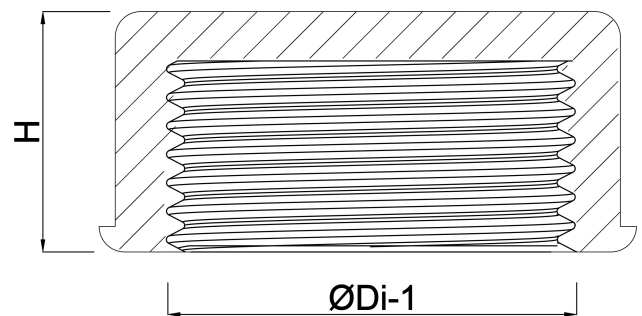

VDL Cap PVC-U 2" female thread 10bar grey type plain (7002798)

V-L Van de Lande

TECHNICAL SPECIFICATIONS

Colour	grey
Type	plain
Material	PVC-U
Material seal	EPDM
Connection	female thread
Size	2"
Pressure	10 bar

DIMENSIONS

F-1	23 mm
H	23 mm
ØDi-1	2"

Last modified date: 24/05/2026

Bosta UK Ltd.
Reflection House
Olding Road
Bury St. Edmunds
Suffolk
IP33 3TA
T +44 (0) 1284 716580
E enquiries@bosta.co.uk
<http://www.bosta.com>