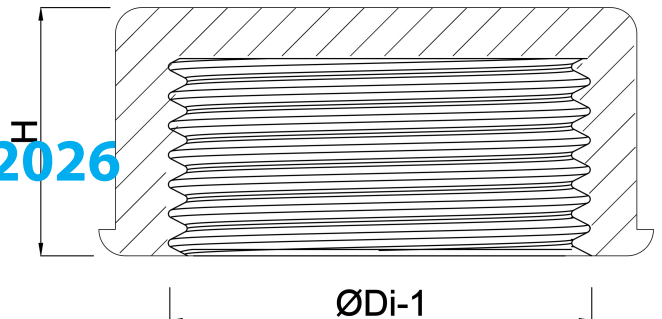

# VDL Cap PVC-U 2" female thread 10bar grey type plain (7002798)

**VL** Van de Lande

# TECHNICAL SPECIFICATIONS

Colour	grey
Type	plain
Material	PVC-U
Material seal	EPDM
Connection	female thread
Size	2"
Pressure	10 bar

## DIMENSIONS

F-1	23 mm
H	23 mm
ØDi-1	2"

Last modified date: 14/03/2026

Bosta UK Ltd.  
Reflection House  
Olding Road

Bury St. Edmunds  
Suffolk  
IP33 3TA  
T +44 (0) 1284 716580  
E [enquiries@bosta.co.uk](mailto:enquiries@bosta.co.uk)  
<http://www.bosta.com>