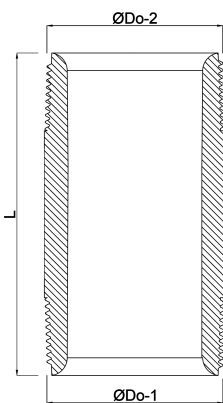

**Profec Nr. 23 Pipe nipple steel
black 3/4" male thread 16bar
40 mm (1163040)**

TECHNICAL SPECIFICATIONS

Material steel black

Connection male thread

DIN Standard DIN 2982

Fitting nr. Nr. 23

Pressure 16 bar

Size 3/4"

Length 40 mm

DIMENSIONS

L 40 mm

ØDo-1 3/4 "

ØDo-2 3/4 "

Last modified date: 14/03/2026

Bosta UK Ltd.
Reflection House
Olding Road
Bury St. Edmunds
Suffolk
IP33 3TA
T +44 (0) 1284 716580
E enquiries@bosta.co.uk
<http://www.bosta.com>