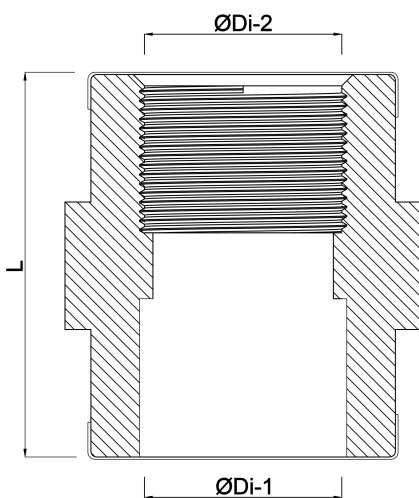

Adaptor socket PVC-U 20 mm x 1/2" glue socket x female thread 16bar grey (0160817)

TECHNICAL SPECIFICATIONS

Colour	grey
Material	PVC-U
Connection	glue socket x female thread
Pressure	16 bar
Size	20 mm x 1/2"

DIMENSIONS

L	33.5 mm
Mold	injection moulded
ØDi-1	20 mm
ØDi-2	1/2 "

Last modified date: 13/03/2026

Bosta UK Ltd.
Reflection House
Olding Road
Bury St. Edmunds
Suffolk
IP33 3TA
T +44 (0) 1284 716580
E enquiries@bosta.co.uk
<http://www.bosta.com>