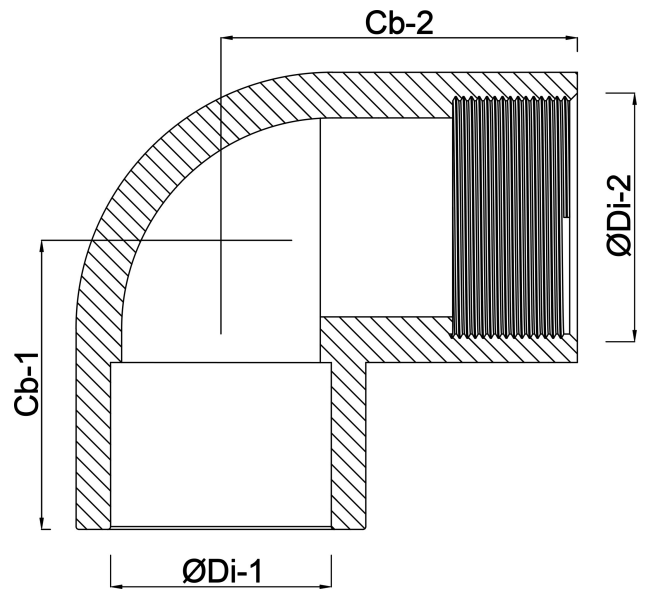

Profec Adaptor elbow 90° PVC-U 20 mm x 1/2" glue socket x female thread 10bar grey
(0110160)

TECHNICAL SPECIFICATIONS

Colour	grey
Material	PVC-U
Connection	glue socket x female thread
Pressure	10 bar
Size	20 mm x 1/2"

DIMENSIONS

Cb-1	27 mm
Cb-2	27 mm
ØDi-1	1/2 "
ØDi-2	20 mm

Last modified date: 22/05/2026

Bosta UK Ltd.
Reflection House
Olding Road
Bury St. Edmunds
Suffolk
IP33 3TA
T +44 (0) 1284 716580
E enquiries@bosta.co.uk
<http://www.bosta.com>