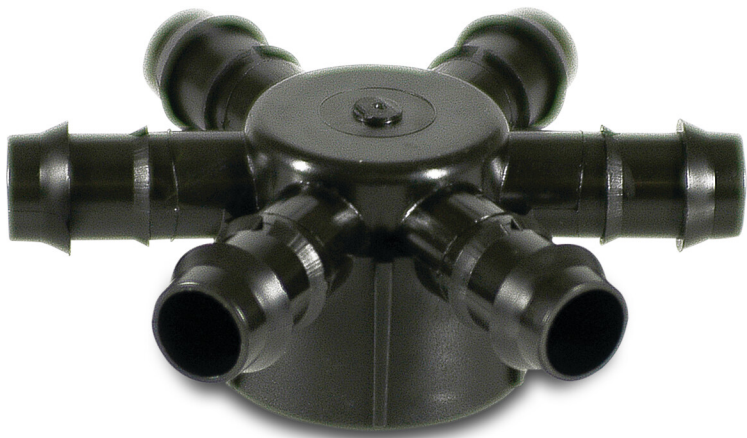

**6-way distributor POM 20 mm  
x 1" barbed x female thread  
4bar black (7027580)**

# TECHNICAL SPECIFICATIONS

Colour	black
Material	POM
Connection	barbed x female thread
Pressure	4 bar
Size	20 mm x 1"

## PRODUCT INFORMATION

Use with driplines and PE40 with a maximum wall thickness of 1.5mm

**Last modified date: 26/05/2026**

Bosta UK Ltd.  
Reflection House  
Olding Road  
Bury St. Edmunds  
Suffolk  
IP33 3TA  
T +44 (0) 1284 716580  
E [enquiries@bosta.co.uk](mailto:enquiries@bosta.co.uk)  
<http://www.bosta.com>