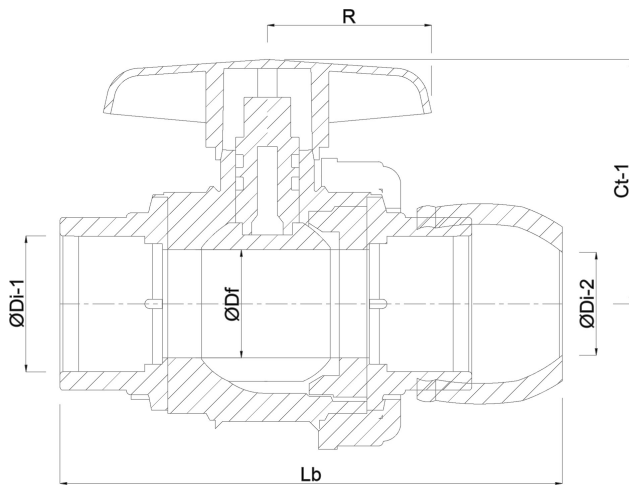

# Profec Ball valve PP 50 mm x 1 1/2" compression x female thread 10bar black type Safe 501 (0707364)

# TECHNICAL SPECIFICATIONS

Colour	black
Type	Safe 501
Material	PP
Operation	lever
Colour lever	red
Handle material	PVC-U
Housing construction	2-part
Material housing	PP
Material seal	hytrel/EPDM
Connection	compression x female thread
Pressure	10 bar
Size	50 mm x 1 1/2"

## DIMENSIONS

Ct-1	92 mm
Lb	193 mm
R	64 mm

ØDf 40 mm

ØDi-2 50 mm

ØDo-1 1 1/2 "