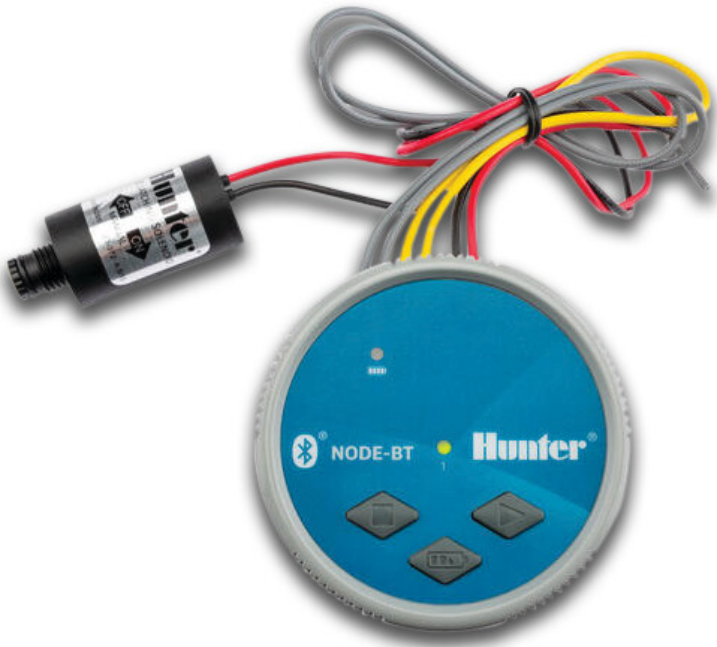

# Hunter Irrigation controller blue with solenoid type NODE- BT 100 1 station (7032928)

**Hunter®**

# TECHNICAL SPECIFICATIONS

Colour	blue
--------	------

Type	NODE-BT
------	---------

Height	83 mm
--------	-------

IP value	IP68
----------	------

Model	with solenoid
-------	---------------

Type	100
------	-----

## PRODUCT INFORMATION

Avoid the valve box with the battery-operated NODE-BT controller! NODE-BT is enabled with powerful wireless Bluetooth® technology that can be easily managed from a smartphone. Install the waterproof NODE-BT in gardens, parks, medians, roundabouts, greenhouses, or other outdoor applications where AC power is unavailable. NODE-BT is controlled by a multi-language smartphone app. The app maps controllers by location, sends battery-change reminders, and logs controller events for quicker diagnostics. Run-time flexibility is perfect for germinating seeds or other agricultural applications. Best of all, NODE-BT makes battery-powered irrigation convenient and comfortable. For versatility during installation, the controller is mountable in five unique ways. Total app control removes the task of opening dirty valve boxes and programming irrigation schedules on a dark screen. Professionals can also enable irrigation and check battery status right on the controller with the touch of a button, greatly speeding up maintenance.