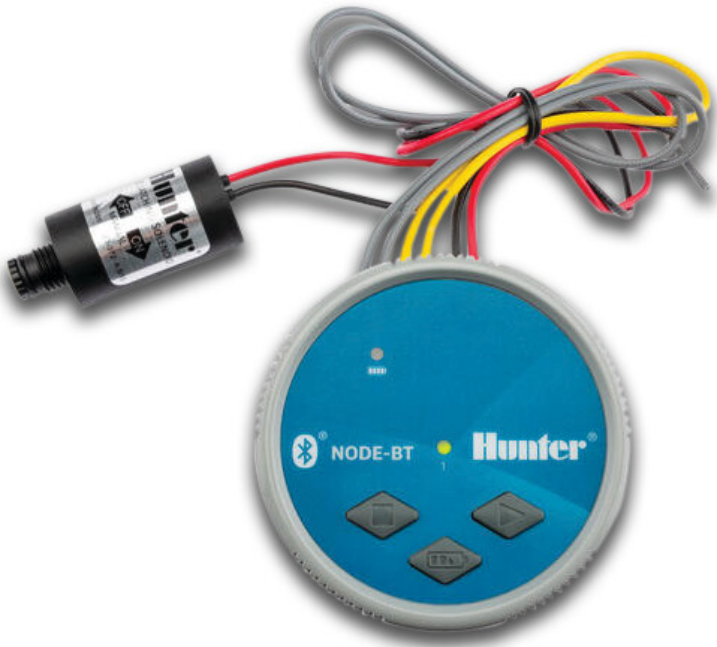

Hunter Irrigation controller blue with solenoid type NODE- BT 100 1 station (7032928)

Hunter®

TECHNICAL SPECIFICATIONS

Colour	blue
--------	------

Type	NODE-BT
------	---------

Height	83 mm
--------	-------

IP value	IP68
----------	------

Model	with solenoid
-------	---------------

Type	100
------	-----

Number of Stations	1
--------------------	---

PRODUCT INFORMATION

Avoid the valve box with the battery-operated NODE-BT controller! NODE-BT is enabled with powerful wireless Bluetooth® technology that can be easily managed from a smartphone. Install the waterproof NODE-BT in gardens, parks, medians, roundabouts, greenhouses, or other outdoor applications where AC power is unavailable. NODE-BT is controlled by a multi-language smartphone app. The app maps controllers by location, sends battery-change reminders, and logs controller events for quicker diagnostics. Run-time flexibility is perfect for germinating seeds or other agricultural applications. Best of all, NODE-BT makes battery-powered irrigation convenient and comfortable. For versatility during installation, the controller is mountable in five unique ways. Total app control removes the task of opening dirty valve boxes and programming irrigation schedules on a dark screen. Professionals can also enable irrigation and check battery status right on the controller with the touch of a button, greatly speeding up maintenance.

- Number of stations: 1, 2, or 4
- Remotely manage unlimited controllers up to 50' line-of-sight
- Manually start, stop, or suspend irrigation for up to 99 days
- Configure watering schedules with 3 programs and 8 start times each