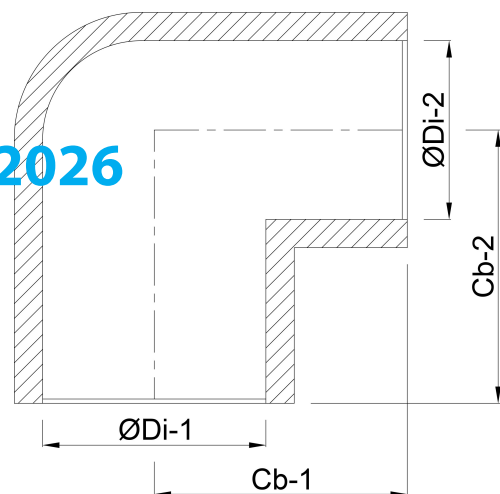

VDL Reducer elbow 90° PVC-U
40 mm x 32 mm glue socket
10bar grey (7002593)

VL Van de Lande

TECHNICAL SPECIFICATIONS

Colour grey

Material PVC-U

Pressure 10 bar

Size 40 mm x 32 mm

Connection glue socket

DIMENSIONS

Cb-1 48 mm

Cb-2 44 mm

ØDi-1 40 mm

ØDi-2 32 mm

Last modified date: 14/03/2026

Bosta UK Ltd.
Reflection House
Olding Road
Bury St. Edmunds
Suffolk

IP33 3TA
T +44 (0) 1284 716580
E enquiries@bosta.co.uk
<http://www.bosta.com>