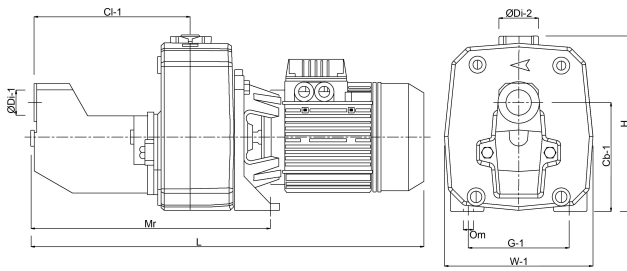

**DAB Jet pump cast iron 1 1/2" x
1 1/4" female thread 6bar 5,2 -
3A 400VAC green self priming
type JET 151 T (7038001)**

TECHNICAL SPECIFICATIONS

Colour green

Material cast iron

Pump body cast iron

Material impeller 1 noryl

Size 1 1/2" x 1 1/4"

Voltage 400VAC

Power 1.1 kW

Ampere 5,2 - 3 A

DIMENSIONS

Cb-1 113.5 mm

Cb-1 158 mm

Cl-1 221 mm

Cr-1 107 mm

Ct-1 113.5 mm

G-1 145 mm

H 255 mm

L 558 mm

L 558 mm

LM 521 mm

Mr 350 mm

O 11 mm

W 210 mm

W-1 210 mm

ØDi-1 1 1/2 "

ØDi-2 1 1/4 "

PRODUCT INFORMATION

Suction up to 8 metres deep.

Last modified date: 26/05/2026