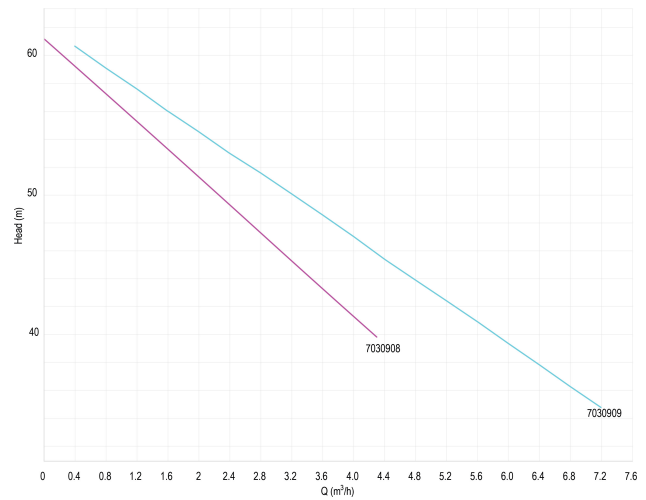

**DAB Jet pump cast iron 1 1/2" x
1 1/4" female thread 6bar 5,2 -
3A 400VAC green self priming
type JET 151 T (7038001)**

TECHNICAL SPECIFICATIONS

Colour green

Material cast iron

Pump body cast iron

Material impeller 1 noryl

Size 1 1/2" x 1 1/4"

Voltage 400VAC

Power 1.1 kW

Ampere 5,2 - 3 A

DIMENSIONS

Cb-1 113.5 mm

Cb-1 158 mm

Cl-1 221 mm

Cr-1 107 mm

Ct-1 113.5 mm

G-1 145 mm

H 255 mm

L 558 mm

L 558 mm

LM 521 mm

Mr 350 mm

O 11 mm

W 210 mm

W-1 210 mm

ØDi-1 1 1/2 "

ØDi-2 1 1/4 "

PRODUCT INFORMATION

Suction up to 8 metres deep.

Last modified date: 26/05/2026