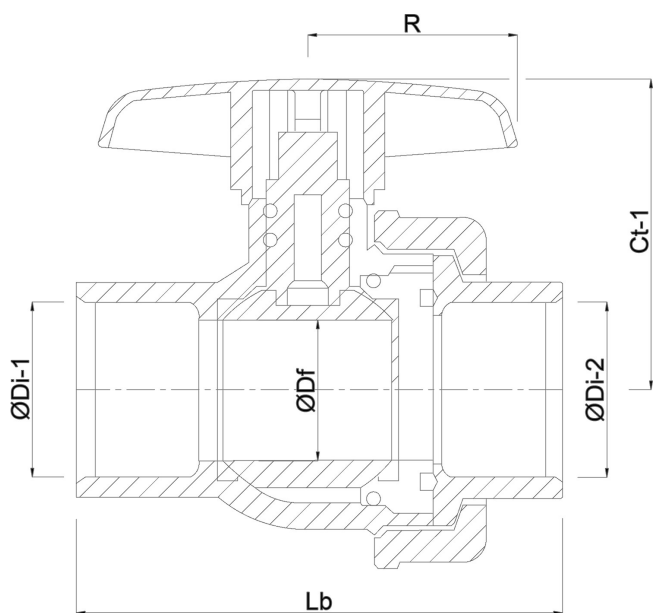

Housing construction 2-part

Material housing PVC-U

Material seal hytrel/EPDM

Connection glue socket

Max. temperature 60 °C

Minimum medium temperature 0 °C
(continuous)

Pressure 16 bar

Size 63 mm

DN 50

DIMENSIONS

Ct-1 107 mm

Lb 172 mm

R 74 mm

ØDf 50 mm

ØDi-1 63 mm

ØDi-2 63 mm