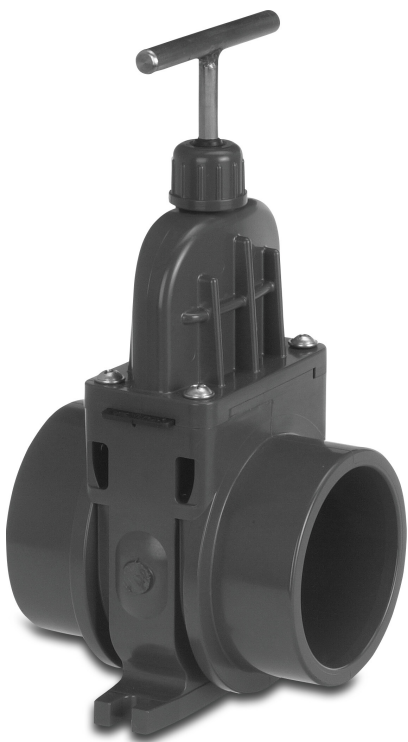

VDL Gate valve PVC-U 90 mm glue socket 0.5bar grey (7003001)

VL Van de Lande

TECHNICAL SPECIFICATIONS

Colour grey

Material PVC-U

Material seal EPDM

Connection glue socket

Temperature range 0°C - 60°C

Pressure 0.5 bar

Size 90 mm

DIMENSIONS

Cb-1 71 mm

Ct-1 218 mm

Lb 147 mm

ØDi-1 76 mm

ØDi-2 90 mm