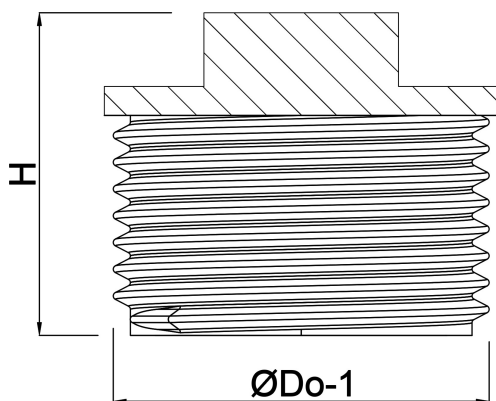

**Profec Nr. 290 Plug cast iron
black 2" male thread 25bar
DVGW (1129009)**

TECHNICAL SPECIFICATIONS

Material cast iron black

Approval DVGW

Connection male thread

Fitting nr. Nr. 290

Temperature range -20°C - 120°C

Pressure 25 bar

Size 2"

DIMENSIONS

F-1 25 mm

H 49 mm

ØDo-1 2"

Last modified date: 14/03/2026

Bosta UK Ltd.
Reflection House
Olding Road
Bury St. Edmunds
Suffolk
IP33 3TA
T +44 (0) 1284 716580
E enquiries@bosta.co.uk
<http://www.bosta.com>