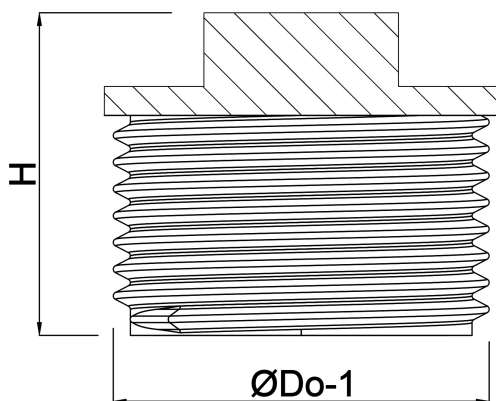

**Profec Nr. 290 Plug cast iron
black 2" male thread 25bar
DVGW (1129009)**

TECHNICAL SPECIFICATIONS

Material cast iron black

Approval DVGW

Connection male thread

Fitting nr. Nr. 290

Temperature range -20°C - 120°C

Pressure 25 bar

Size 2"

DIMENSIONS

ØDo-1 2"

F-1 25 mm

H 49 mm

Last modified date: 05/10/2025

Bosta UK Ltd.
Reflection House
Olding Road
Bury St. Edmunds
Suffolk
IP33 3TA
T +44 (0) 1284 716580
E enquiries@bosta.co.uk
<http://www.bosta.com>