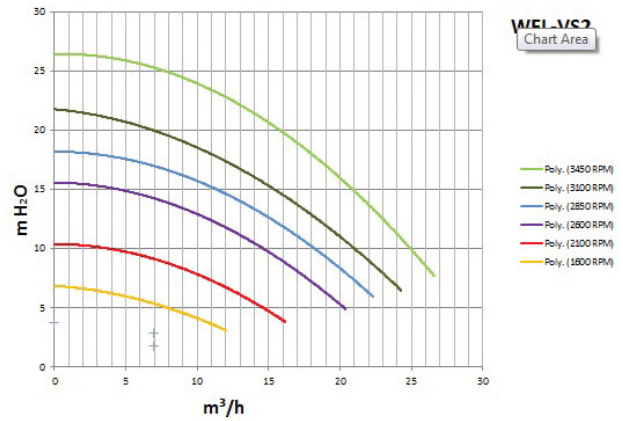

Pentair Pool pump 2" female thread 230VAC black type WhisperFlo VS2m 1.5HP (7036454)

TECHNICAL SPECIFICATIONS

Colour	black
Type	WhisperFlo VS2m
Connection	female thread
Voltage	230VAC
Max. temperature	50 °C
Weight	24.5 kg
Frequency	50 Hz
IP value	IPX6
Motor RPM	300-3450
Output Power	1,5 HP
Size	2"
Length	580 mm
Width	275 mm
Power	1.1 kW
Max flow rate	27 m ³ /h
Max. pool vol.	120 m ³
Packaging dimensions L/W/H	790 x 370 x 430 mm

PRODUCT INFORMATION

WhisperFlo VS2m is a perfect pump for everyday pools requiring up to a 1.5HP. It saves up to 80% on electricity consumption. Intuitive interface makes this pump easy to program and operate.