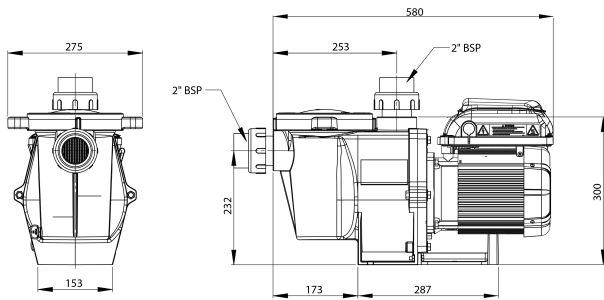

Pentair Pool pump 2" female thread 230VAC black type WhisperFlo VS2m 1.5HP (7036454)

TECHNICAL SPECIFICATIONS

Colour	black
Type	WhisperFlo VS2m
Connection	female thread
Voltage	230VAC
Max. temperature	50 °C
Weight	24.5 kg
Frequency	50 Hz
IP value	IPX6
Motor RPM	300-3450
Output Power	1,5 HP
Size	2"
Length	580 mm
Width	275 mm
Power	1.1 kW
Max flow rate	27 m ³ /h
Max. pool vol.	120 m ³
Packaging dimensions L/W/H	790 x 370 x 430 mm