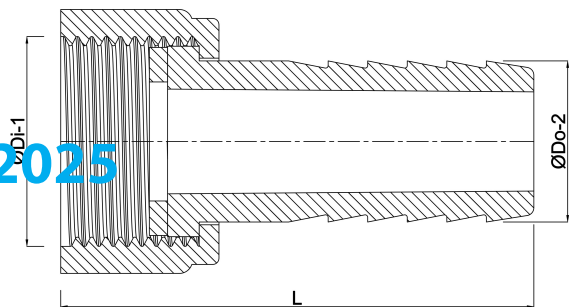

**Hose tail 2/3 union adaptor PP
1/2" x 16 mm female threaded
nut x hose tail 6bar grey
(0330226)**

TECHNICAL SPECIFICATIONS

Colour	grey
Material	PP
Material seal	EPDM
Connection	female threaded nut x hose tail
Pressure	6 bar
Max. temp.	80 °C
Size	1/2" x 16 mm

DIMENSIONS

L	58.5 mm
ØDi-1	1/2 "
ØDo-2	16 mm
Lq-2	30.5 mm

Last modified date: 02/10/2025

Bosta UK Ltd.
Reflection House
Olding Road
Bury St. Edmunds
Suffolk
IP33 3TA
T +44 (0) 1284 716580
E enquiries@bosta.co.uk
<http://www.bosta.com>