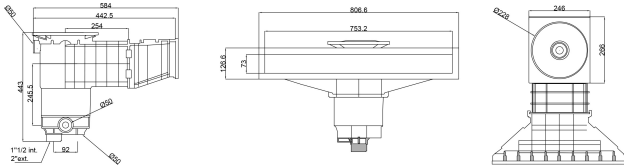

Weltico Skimmer ABS 1 1/2" x 2" female thread grey type A800 Design (7039328)

weltico

TECHNICAL SPECIFICATIONS

Type	A800 Design
Material	ABS/stainless steel
Suitable for	liner and concrete pools
Connection	female thread
Colour	grey
Size	1 1/2" x 2"

DIMENSIONS

A	584 mm
B	443 mm
C	806.6 mm
D	26.6 mm
E	266 mm
F	318 mm
G	753.2 mm
H	73 mm

PRODUCT INFORMATION

Approx. 7 m³/h (at a rate of 1.5 m/s) if connected to the 1 1/2" outlet with a Ø50 pipe
Approx. 10 m³/h (at a rate of 1.5 m/s) if connected to the 2" outlet with a Ø63 pipe