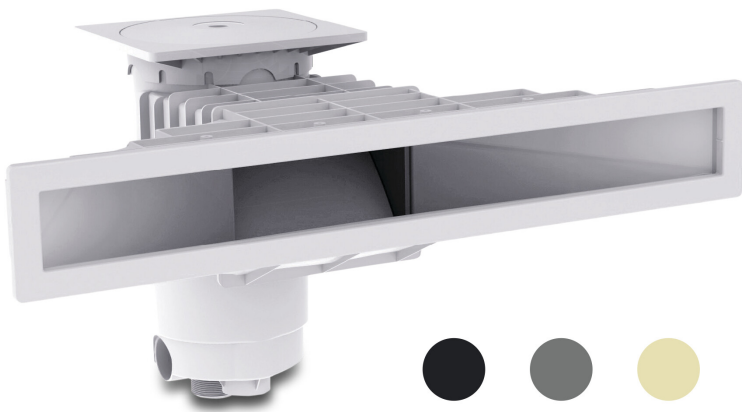

Weltico Skimmer ABS 1 1/2" x 2" female thread grey type A800 Design (7039328)

weltico

TECHNICAL SPECIFICATIONS

Type	A800 Design
Material	ABS/stainless steel
Suitable for	liner and concrete pools
Connection	female thread
Colour	grey
Size	1 1/2" x 2"

DIMENSIONS

A	584 mm
B	443 mm
C	806.6 mm
D	26.6 mm
E	266 mm
F	318 mm
G	753.2 mm
H	73 mm

PRODUCT INFORMATION

Approx. 7 m³/h (at a rate of 1.5 m/s) if connected to the 1 1/2" outlet with a Ø50 pipe
Approx. 10 m³/h (at a rate of 1.5 m/s) if connected to the 2" outlet with a Ø63 pipe