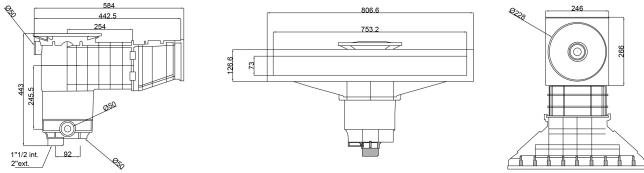

# Weltico Skimmer ABS 1 1/2" x 2" female thread grey type A800 Design (7039328)

weltico

# TECHNICAL SPECIFICATIONS

Type	A800 Design
Material	ABS/stainless steel
Suitable for	liner and concrete pools
Connection	female thread
Colour	grey
Size	1 1/2" x 2"

## DIMENSIONS

A	584 mm
B	443 mm
C	806.6 mm
D	26.6 mm
E	266 mm
F	318 mm
G	753.2 mm
H	73 mm

# PRODUCT INFORMATION

Approx. 7 m<sup>3</sup>/h (at a rate of 1.5 m/s) if connected to the 1 1/2" outlet with a Ø50 pipe  
Approx. 10 m<sup>3</sup>/h (at a rate of 1.5 m/s) if connected to the 2" outlet with a Ø63 pipe