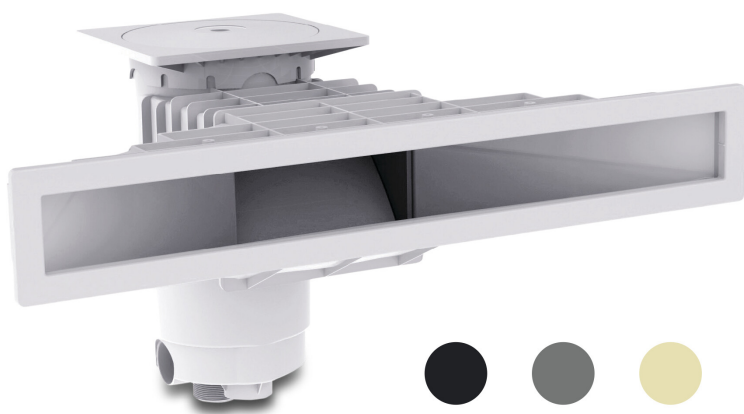

# Weltico Skimmer ABS 1 1/2" x 2" female thread grey type A800 Design (7039328)

weltico

# TECHNICAL SPECIFICATIONS

Type	A800 Design
Material	ABS/stainless steel
Suitable for	liner and concrete pools
Connection	female thread
Colour	grey
Size	1 1/2" x 2"

## DIMENSIONS

A	584 mm
B	443 mm
C	806.6 mm
D	26.6 mm
E	266 mm
F	318 mm
G	753.2 mm
H	73 mm