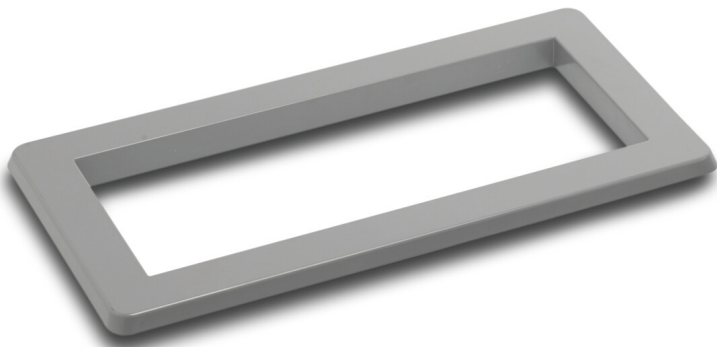

**Ocean Flange cover ABS 242
mm x 466 mm grey large scale
type Standard with
enlargement (7030350)**

ocean.

TECHNICAL SPECIFICATIONS

Colour	grey
Type	Standard with enlargement
Material	ABS/stainless steel
Model	large scale
Size	242 mm x 466 mm

DIMENSIONS

H	27 mm
---	-------

Last modified date: 26/05/2026

Bosta UK Ltd.
 Reflection House
 Olding Road
 Bury St. Edmunds
 Suffolk
 IP33 3TA
 T +44 (0) 1284 716580
 E enquiries@bosta.co.uk
<http://www.bosta.com>