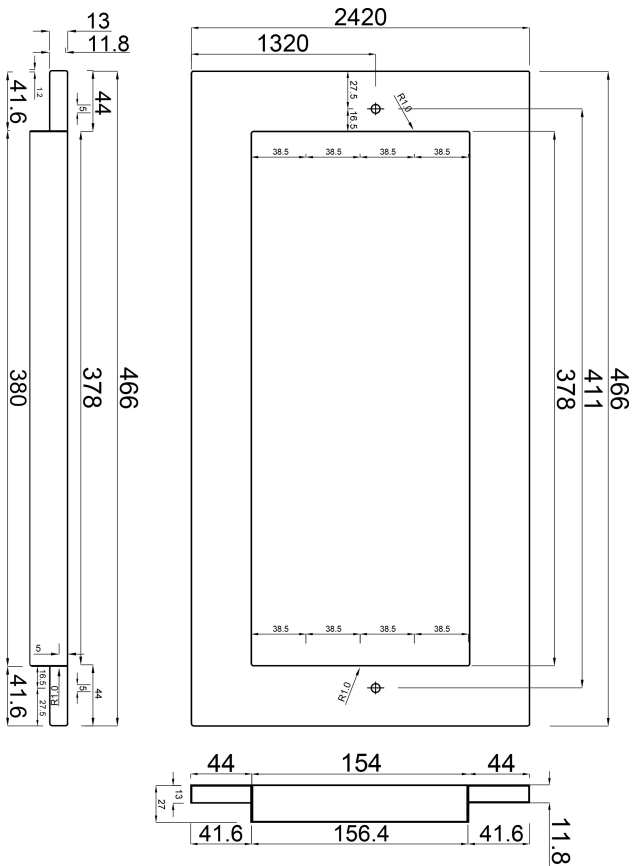

**Ocean Flange cover ABS 242
mm x 466 mm grey large scale
type Standard with
enlargement (7030350)**

ocean.

TECHNICAL SPECIFICATIONS

Colour	grey
Type	Standard with enlargement
Material	ABS/stainless steel
Model	large scale
Size	242 mm x 466 mm

DIMENSIONS

H	27 mm
---	-------

Last modified date: 26/05/2026

Bosta UK Ltd.
 Reflection House
 Olding Road
 Bury St. Edmunds
 Suffolk
 IP33 3TA
 T +44 (0) 1284 716580
 E enquiries@bosta.co.uk
<http://www.bosta.com>