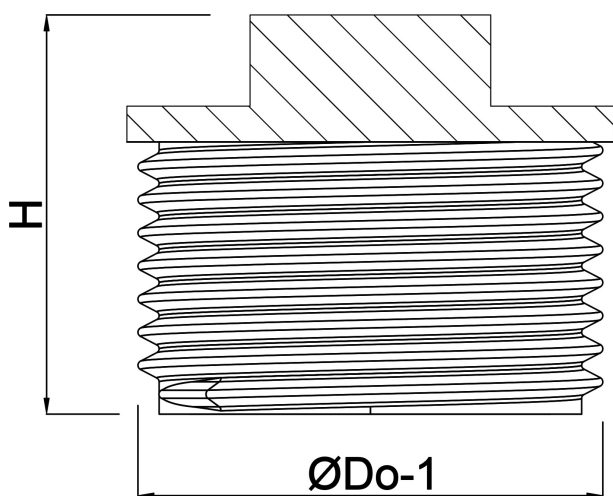

Profec Nr. 290 Plug brass 3/8" male thread 30bar (0710388)

TECHNICAL SPECIFICATIONS

Material	brass
Connection	male thread
Fitting nr.	Nr. 290
Temperature range	-10°C - 115°C
Size	3/8"
Pressure	30 bar

DIMENSIONS

F-1	3 mm
H	16.5 mm
ØDo-1	3/8 "

Last modified date: 13/03/2026

Bosta UK Ltd.
Reflection House
Olding Road
Bury St. Edmunds
Suffolk
IP33 3TA
T +44 (0) 1284 716580
E enquiries@bosta.co.uk
<http://www.bosta.com>