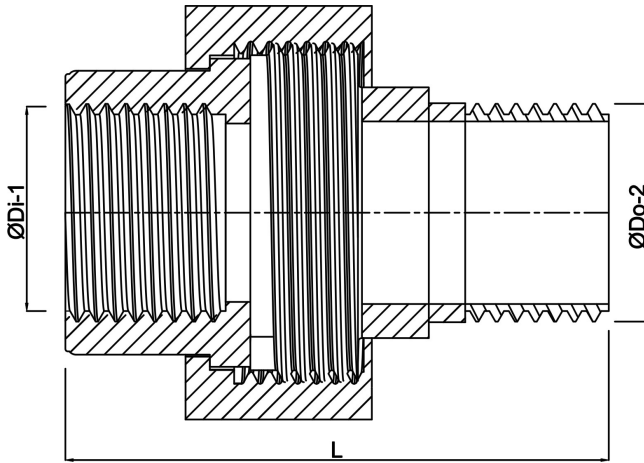

**Profec Nr. 341 Union coupler
stainless steel 316 1" female
thread x male thread 16bar
type conical (0080205)**

TECHNICAL SPECIFICATIONS

Type	conical
Material	stainless steel 316
Connection	female thread x male thread
Fitting nr.	Nr. 341
Pressure	16 bar
Max. temp.	100 °C
DN	1 "
Size	1"
Length	65 mm
Outer ø	33,7 mm

DIMENSIONS

K-1	52 mm
K-2	37 mm
L	65 mm
ØDi-1	1 "
ØDo-2	1 "

Last modified date: 13/03/2026

Bosta UK Ltd.
Reflection House
Olding Road
Bury St. Edmunds
Suffolk
IP33 3TA
T +44 (0) 1284 716580
E enquiries@bosta.co.uk
<http://www.bosta.com>