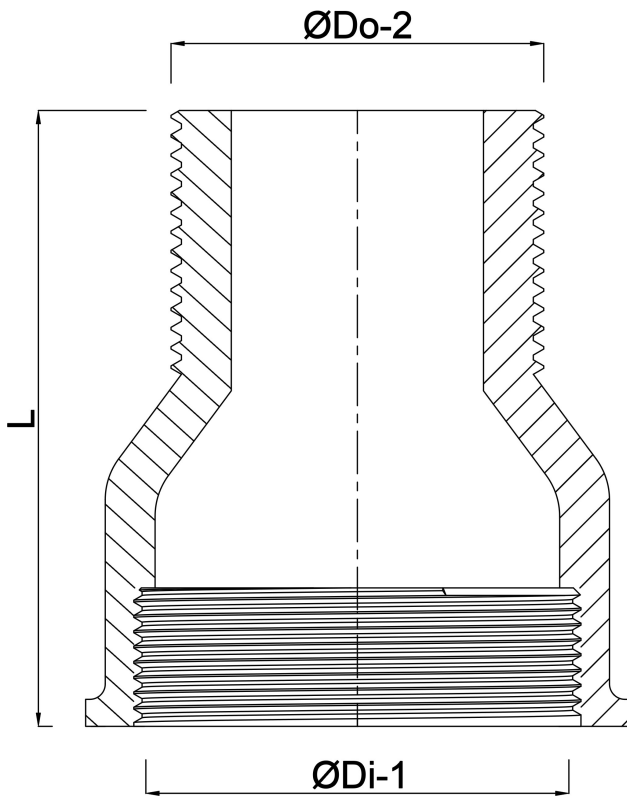

**Profec Nr. 246 Reducer socket  
cast iron galvanised 1" x 3/4"  
female thread x male thread  
25bar DVGW (1024609)**

# TECHNICAL SPECIFICATIONS

Material	cast iron
Surface treatment	galvanised
Approval	DVGW
Connection	female thread x male thread
Fitting nr.	Nr. 246
Temperature range	-20°C - 120°C
Pressure	25 bar
Size	1" x 3/4"

## DIMENSIONS

F-1	17 mm
F-2	17 mm
L	57 mm
ØDi-1	1 "
ØDo-2	3/4 "

**Last modified date: 24/05/2026**

Bosta UK Ltd.  
Reflection House  
Olding Road  
Bury St. Edmunds  
Suffolk  
IP33 3TA  
T +44 (0) 1284 716580  
E [enquiries@bosta.co.uk](mailto:enquiries@bosta.co.uk)  
<http://www.bosta.com>