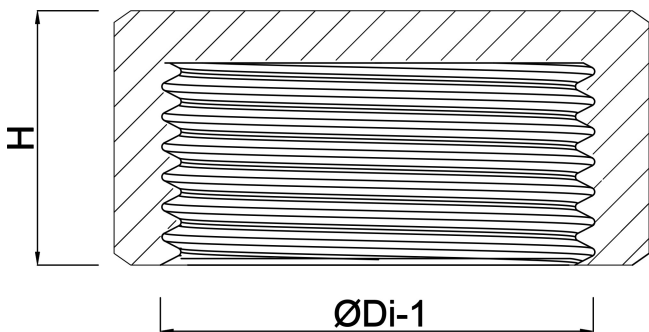

**Profec Cap PVC-U 2" female
thread 10bar grey type plain
(0110580)**

TECHNICAL SPECIFICATIONS

Colour	grey
Type	plain
Material	PVC-U
Material seal	EPDM
Connection	female thread
Pressure	10 bar
Size	2"

DIMENSIONS

H	29 mm
ØDi-1	2"

PRODUCT INFORMATION

With flat rubber seal

Last modified date: 13/03/2026

Bosta UK Ltd.
Reflection House
Olding Road
Bury St. Edmunds
Suffolk
IP33 3TA
T +44 (0) 1284 716580
E enquiries@bosta.co.uk
<http://www.bosta.com>