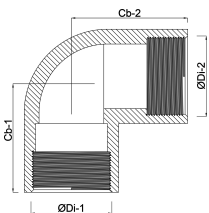

# TECHNICAL SPECIFICATIONS

Material cast iron black

Approval DVGW

Connection female thread

Fitting nr. Nr. 90

Temperature range -20°C - 120°C

Pressure 25 bar

Size 1"

## DIMENSIONS

ØDi-1 1 "

ØDi-2 1 "

Cb-1 25 mm

Cb-2 25 mm

β 90 °

**Last modified date: 05/10/2025**

Bosta UK Ltd.  
Reflection House  
Olding Road  
Bury St. Edmunds  
Suffolk  
IP33 3TA  
T +44 (0) 1284 716580  
E [enquiries@bosta.co.uk](mailto:enquiries@bosta.co.uk)  
<http://www.bosta.com>