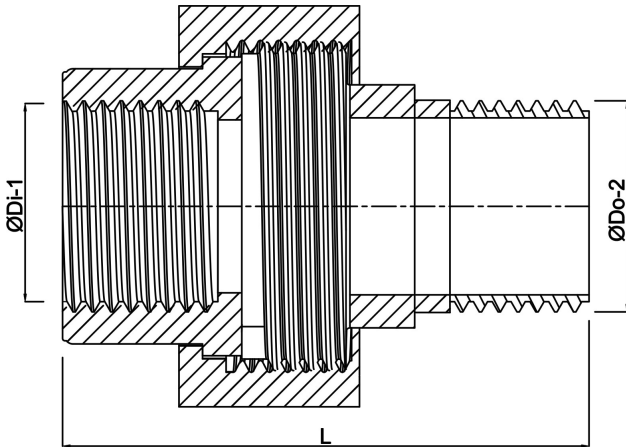

**Profec Nr. 331 Union coupler
stainless steel 316 1/2" female
thread x male thread 10bar
type flat (0080693)**

TECHNICAL SPECIFICATIONS

Type	flat
Material	stainless steel 316
Material seal	teflon
Connection	female thread x male thread
Fitting nr.	Nr. 331
Pressure	10 bar
Size	1/2"
Length	53 mm
Outer ø	35 mm

DIMENSIONS

Kn	35 mm
L	53 mm
ØDi-1	1/2 "
ØDo-2	1/2 "

Last modified date: 22/05/2026

Bosta UK Ltd.
Reflection House
Olding Road
Bury St. Edmunds
Suffolk
IP33 3TA
T +44 (0) 1284 716580
E enquiries@bosta.co.uk
<http://www.bosta.com>