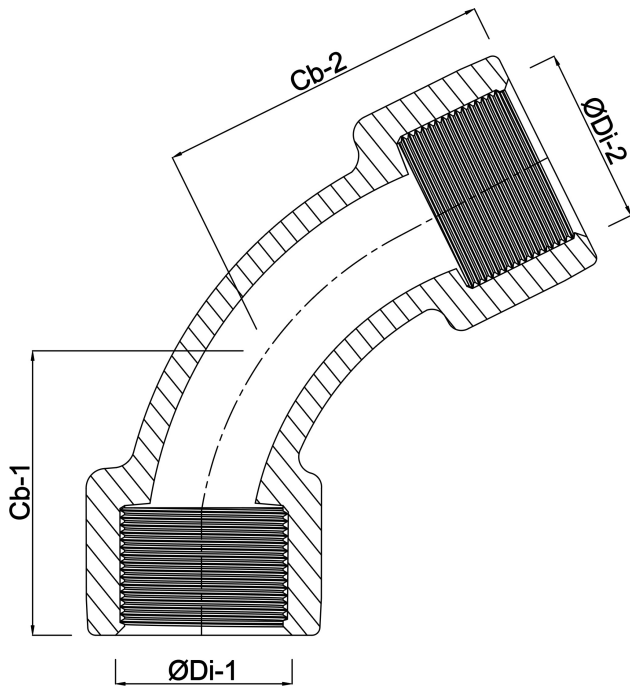

**Profec Nr. 41 Bend 45° cast iron
galvanised 1" female thread
25bar DVGW (1004105)**

TECHNICAL SPECIFICATIONS

Material	cast iron
Surface treatment	galvanised
Approval	DVGW
Connection	female thread
Fitting nr.	Nr. 41
Temperature range	-20°C - 120°C
Pressure	25 bar
Size	1"

DIMENSIONS

Cb-1	51 mm
Cb-2	42 mm
ØDi-1	1 "
ØDi-2	1 "
β	45 °

Last modified date: 24/05/2026

Bosta UK Ltd.
Reflection House
Olding Road
Bury St. Edmunds
Suffolk
IP33 3TA
T +44 (0) 1284 716580
E enquiries@bosta.co.uk
<http://www.bosta.com>