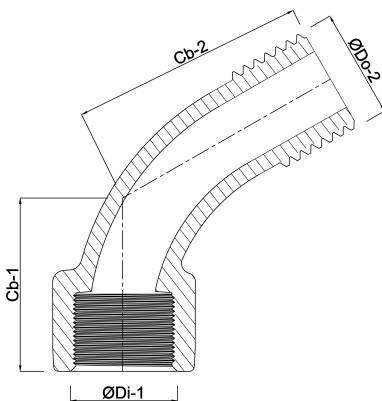

**Profec Nr. 121 Elbow 45°
stainless steel 316 3/4" female
thread x male thread 10bar
(0081243)**

TECHNICAL SPECIFICATIONS

Material	stainless steel 316
Connection	female thread x male thread
Fitting nr.	Nr. 121
Pressure	10 bar
Size	3/4"

DIMENSIONS

Cb-1	23 mm
Cb-2	37 mm
ØDi-1	3/4 "
ØDo-2	3/4 "
β	45 °

Last modified date: 13/03/2026

Bosta UK Ltd.
Reflection House
Olding Road
Bury St. Edmunds
Suffolk
IP33 3TA
T +44 (0) 1284 716580
E enquiries@bosta.co.uk
<http://www.bosta.com>