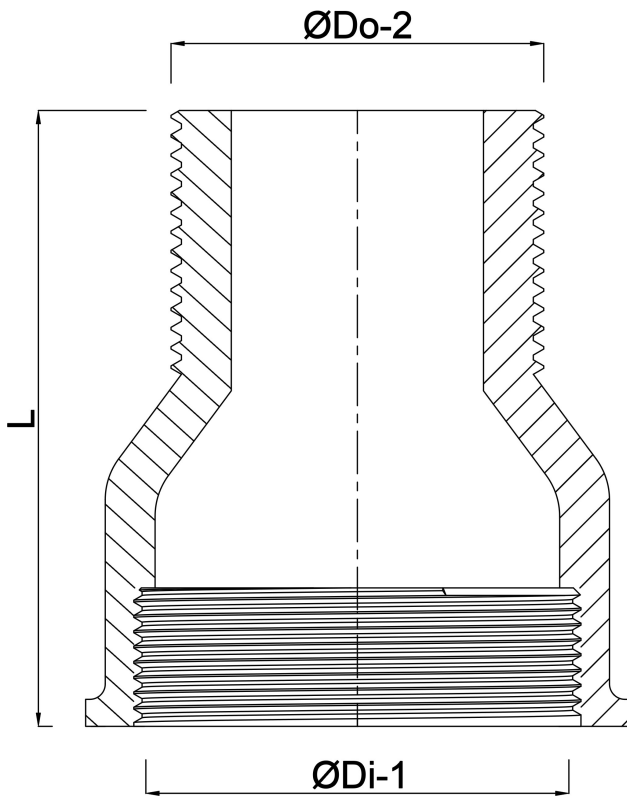

**Profec Nr. 246 Reducer socket
cast iron galvanised 2" x 1 1/4"
female thread x male thread
25bar DVGW (1024618)**

TECHNICAL SPECIFICATIONS

Material	cast iron
Surface treatment	galvanised
Approval	DVGW
Connection	female thread x male thread
Fitting nr.	Nr. 246
Temperature range	-20°C - 120°C
Pressure	25 bar
Size	2" x 1 1/4"

DIMENSIONS

F-1	26 mm
F-2	21 mm
L	70 mm
ØDi-1	2 "
ØDo-2	1 1/4 "

Last modified date: 24/05/2026

Bosta UK Ltd.
Reflection House
Olding Road
Bury St. Edmunds
Suffolk
IP33 3TA
T +44 (0) 1284 716580
E enquiries@bosta.co.uk
<http://www.bosta.com>