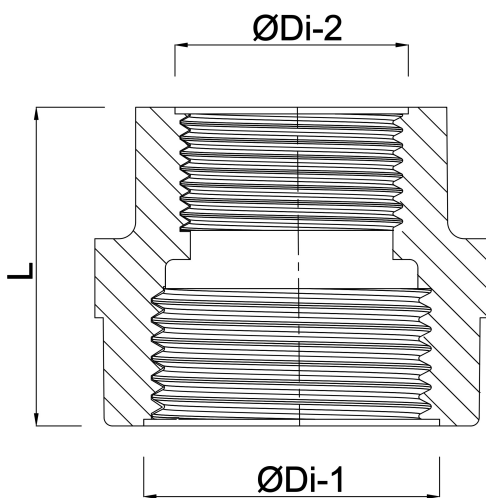

**Profec Nr. 240 Reducer socket
stainless steel 316 1/2" x 3/8"
female thread 16bar (0080055)**

TECHNICAL SPECIFICATIONS

Material stainless steel 316

Connection female thread

Fitting nr. Nr. 240

Max. temp. 100 °C

Size 1/2" x 3/8"

Pressure 16 bar

DIMENSIONS

L 31.7 mm

ØDi-1 1/2 "

ØDi-2 3/8 "

Last modified date: 13/03/2026

Bosta UK Ltd.
Reflection House
Olding Road
Bury St. Edmunds
Suffolk
IP33 3TA
T +44 (0) 1284 716580
E enquiries@bosta.co.uk
<http://www.bosta.com>