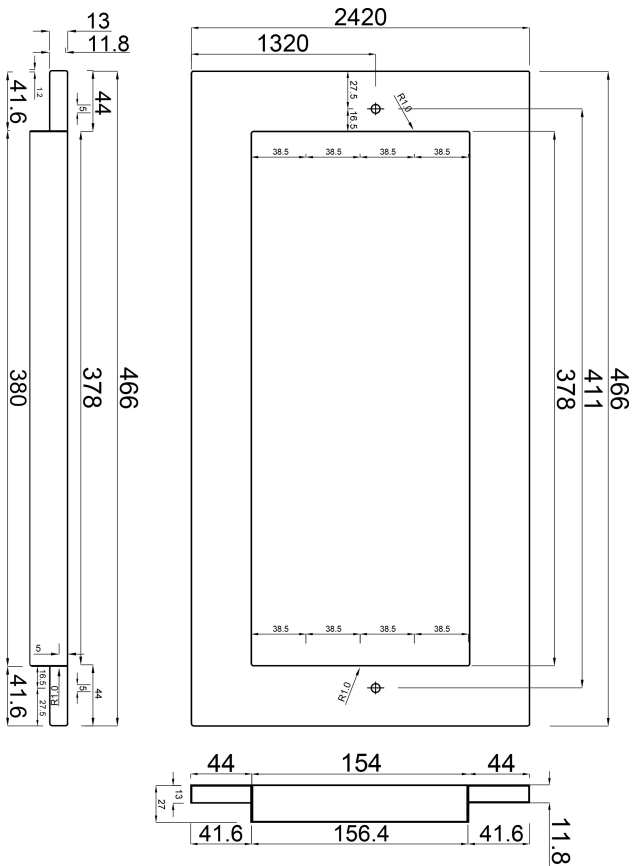

**Ocean Flange cover stainless
steel 316 242 mm x 466 mm
stainless steel large scale type
Standard with enlargement
(7024581)**

ocean.

TECHNICAL SPECIFICATIONS

Colour	stainless steel
Type	Standard with enlargement
Material	stainless steel 316
Model	large scale
Size	242 mm x 466 mm
Length	466 mm
Width	242 mm

DIMENSIONS

H	27 mm
---	-------

Last modified date: 26/05/2026

Bosta UK Ltd.
 Reflection House
 Olding Road
 Bury St. Edmunds
 Suffolk
 IP33 3TA
 T +44 (0) 1284 716580
 E enquiries@bosta.co.uk
<http://www.bosta.com>