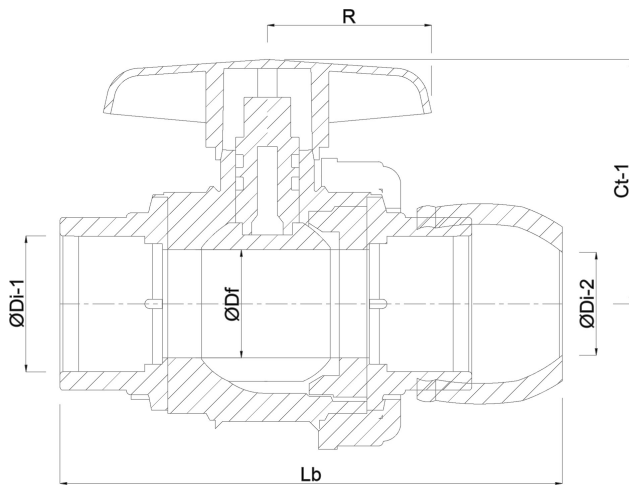

**Profec Ball valve PP 40 mm x 1
1/4" compression x female
thread 10bar black type Safe
501 (0707363)**

TECHNICAL SPECIFICATIONS

Colour	black
Type	Safe 501
Material	PP
Operation	lever
Colour lever	red
Handle material	PVC-U
Housing construction	2-part
Material housing	PP
Material seal	hytrel/EPDM
Connection	compression x female thread
Pressure	10 bar
Size	40 mm x 1 1/4"

DIMENSIONS

Ct-1	92 mm
Lb	175 mm
R	64 mm

ØDf 32 mm

ØDi-2 40 mm

ØDo-1 1 1/4 "

PRODUCT INFORMATION

With secure ball.

Last modified date: 24/05/2026