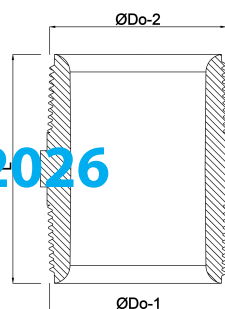

Profec Nipple hexagonal PVC-U 4" male thread 10bar grey (0110544)

TECHNICAL SPECIFICATIONS

Colour grey

Material PVC-U

Connection male thread

Pressure 10 bar

Size 4"

DIMENSIONS

F-1 35 mm

F-2 35 mm

K-1 116 mm

L 96 mm

ØDo-1 4"

ØDo-2 4"

Last modified date: 14/03/2026

Bosta UK Ltd.
Reflection House
Olding Road
Bury St. Edmunds
Suffolk
IP33 3TA
T +44 (0) 1284 716580
E enquiries@bosta.co.uk
<http://www.bosta.com>