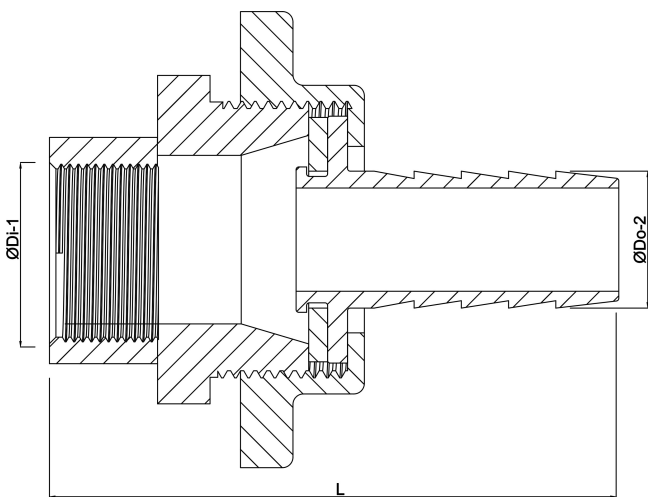

Union coupler brass 3/4" x 20 mm female thread x hose tail (0424582)

TECHNICAL SPECIFICATIONS

Material	brass
Connection	female thread x hose tail
Size	3/4" x 20 mm

DIMENSIONS

L	61 mm
ØDi-1	3/4 "
ØDo-2	20 mm