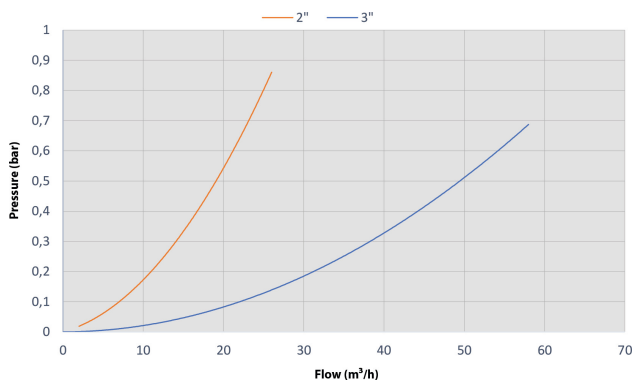

TECHNICAL SPECIFICATIONS

Colour black

Material PA glass fibre reinforced

Connection male thread

Pressure 6 bar

Type 30FLI

Size 3"

Last modified date: 27/05/2026

Bosta UK Ltd.
Reflection House
Olding Road
Bury St. Edmunds
Suffolk
IP33 3TA
T +44 (0) 1284 716580
E enquiries@bosta.co.uk
<http://www.bosta.com>