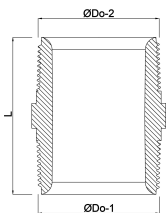

# TECHNICAL SPECIFICATIONS

Material stainless steel 316

Connection male thread

Fitting nr. Nr. 280

Pressure 16 bar

Max. temp. 100 °C

Size 2 1/2"

## DIMENSIONS

K-1 77.5 mm

L 61 mm

ØDi-1 66.5 mm

ØDi-2 66.5 mm

ØDo-1 2 1/2 "

ØDo-2 2 1/2 "

**Last modified date: 13/03/2026**