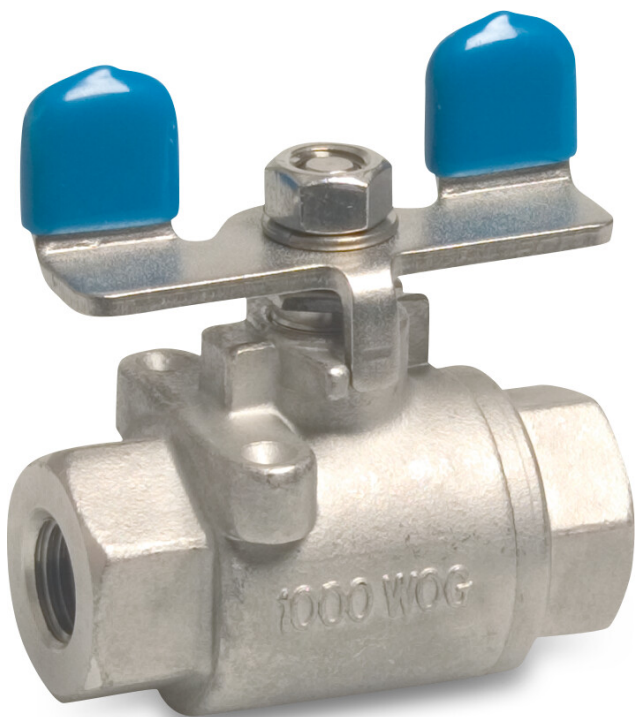

Profec 2-piece ball valve stainless steel 316 1/2" female thread 50bar (0090982)

TECHNICAL SPECIFICATIONS

Material stainless steel 316

Operation butterfly handle

Colour lever blue

Handle material stainless steel

Material seal PTFE

Connection female thread

Pressure 50 bar

Size 1/2"

DIMENSIONS

Ct-1 39 mm

F-1 13 mm

F-2 13 mm