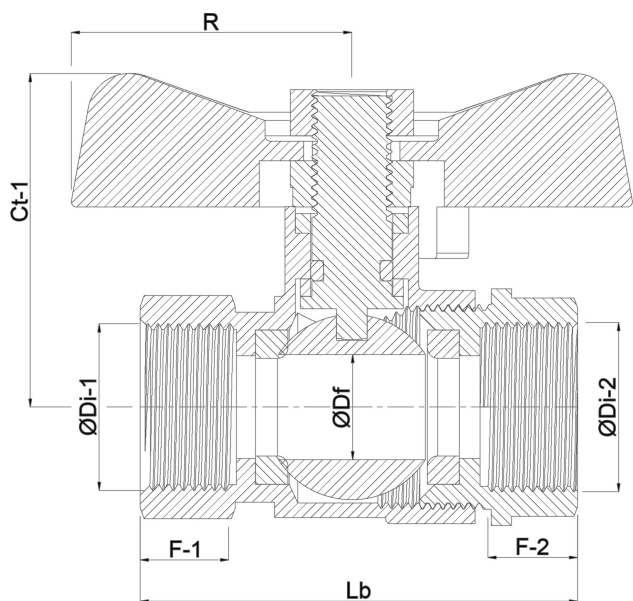

Profec 2-piece ball valve stainless steel 316 1/2" female thread 50bar (0090982)

TECHNICAL SPECIFICATIONS

Material stainless steel 316

Operation butterfly handle

Colour lever blue

Handle material stainless steel

Material seal PTFE

Connection female thread

Pressure 50 bar

Size 1/2"

DIMENSIONS

Ct-1 39 mm

F-1 13 mm

F-2 13 mm

Lb 57 mm

R 30 mm

ØDf 15 mm

ØDi-1 1/2 "

ØDi-2

1/2 "

Last modified date: 22/05/2026

Bosta UK Ltd.
Reflection House
Olding Road
Bury St. Edmunds
Suffolk
IP33 3TA
T +44 (0) 1284 716580
E enquiries@bosta.co.uk
<http://www.bosta.com>