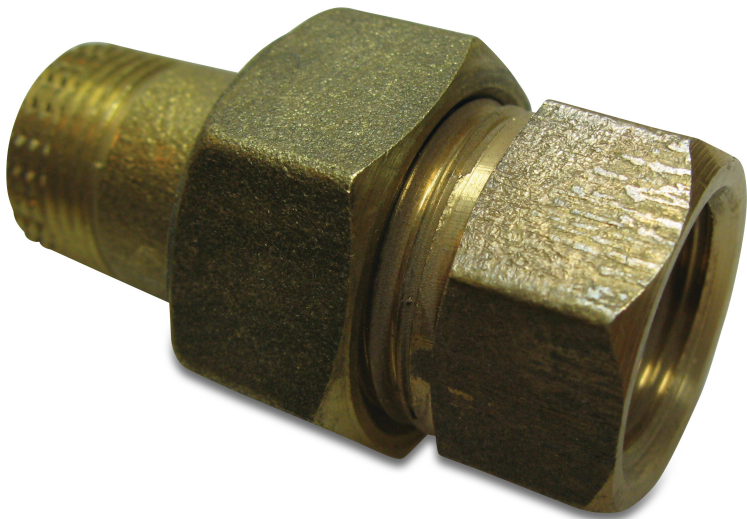

**Nr. 341 Union coupler bronze 1  
1/4" female thread x male  
thread 25bar type conical  
(0720559)**

# TECHNICAL SPECIFICATIONS

Type	conical
Material	bronze
Connection	female thread x male thread
Fitting nr.	Nr. 341
Size	1 1/4"
Length	76 mm
Pressure	25 bar

**Last modified date: 08/03/2026**

Bosta UK Ltd.  
Reflection House  
Olding Road  
Bury St. Edmunds  
Suffolk  
IP33 3TA  
T +44 (0) 1284 716580  
E [enquiries@bosta.co.uk](mailto:enquiries@bosta.co.uk)  
<http://www.bosta.com>