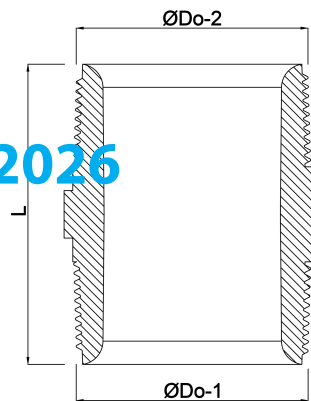

# VDL Nipple PVC-U 1/2" male thread 16bar grey (7002786)

**VL** Van de Lande

# TECHNICAL SPECIFICATIONS

Colour	grey
Material	PVC-U
Pressure	16 bar
Size	1/2"
Connection	male thread

## DIMENSIONS

F-1	15.5 mm
F-2	15.5 mm
L	39 mm
ØDo-1	1/2 "
ØDo-2	1/2 "

**Last modified date: 14/03/2026**

Bosta UK Ltd.  
Reflection House  
Olding Road

Bury St. Edmunds  
Suffolk  
IP33 3TA  
T +44 (0) 1284 716580  
E [enquiries@bosta.co.uk](mailto:enquiries@bosta.co.uk)  
<http://www.bosta.com>