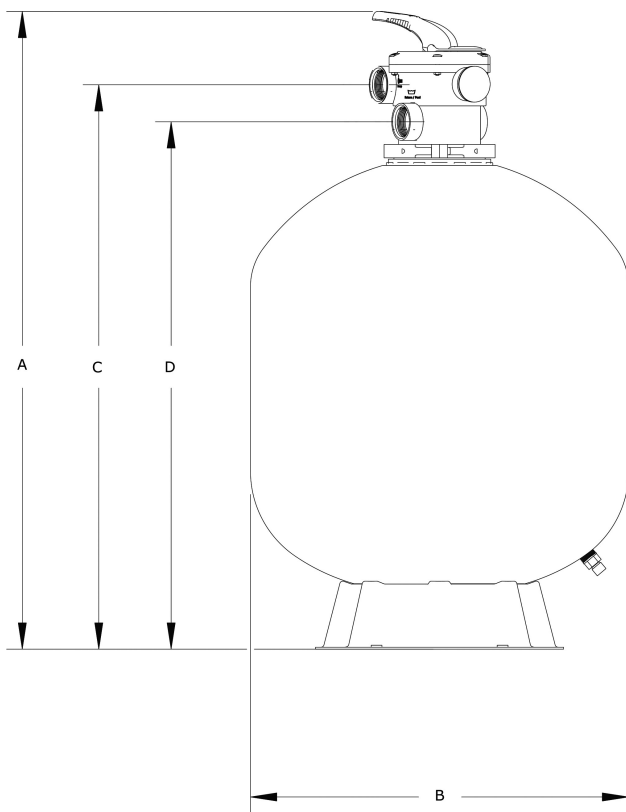

**Sand filter PP 50 mm / 1 1/2"
female thread 3,75bar beige
type T530 (7043246)**

TECHNICAL SPECIFICATIONS

Colour	beige
Material	PP
Connection	female thread
Pressure	3,75 bar
Max. temp.	43 °C
Type	T530
Capacity	10 m ³ /h
Size	50 mm / 1 1/2"
Diameter	530 mm
Weight	12 kg
Sand	100 kg
Filter area	0.22 m ²
Max. pool vol.	50 m ³

DIMENSIONS

A	926 mm
B	21 "

B 21 " inch

B 530 mm

C 816 mm

D 756 mm

PRODUCT INFORMATION

Features: